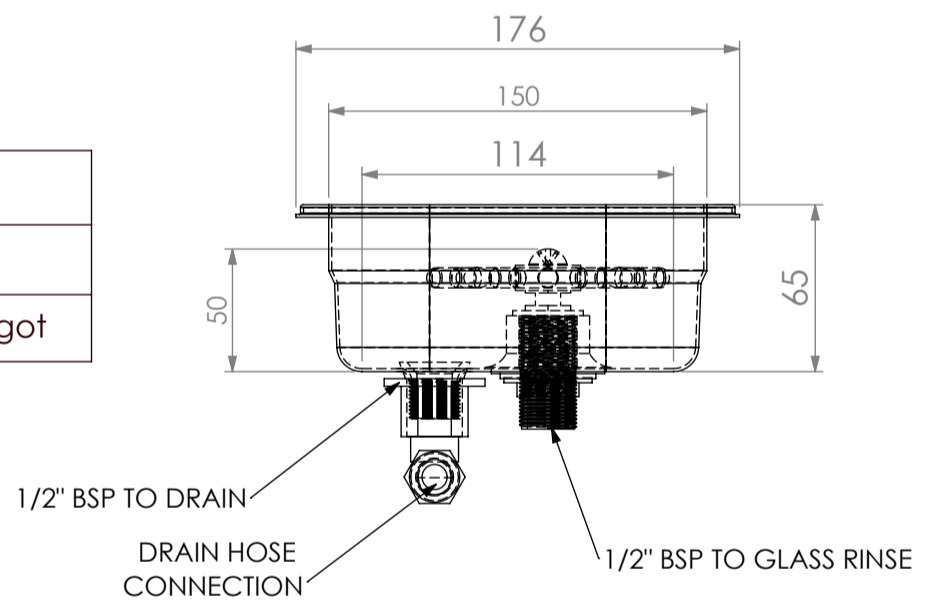

**SIMPLY**  
**STAINLESS**  
Modular Bar Solutions

WMTS.101  
WM-040293  
SIMPLY STAINLESS  
Model Number : SBM-GR

**SBM-GR**

WMTS.101  
WM-040293  
SIMPLY STAINLESS  
Model Number : SBM-GR-VA

**SBM-GR-VA**

SPECIFICATION	
Material	- High quality 304 grade stainless steel.
	- Integrated Glass Rinser with 1/2" BSP Drain & Water Inlet Spigot

SBM-GR	DROP-IN GLASS RINSER	
	Product Code	Dimensions (mm)
	SBM-GR	176x162x65
SBM-GR-VA	N/A	